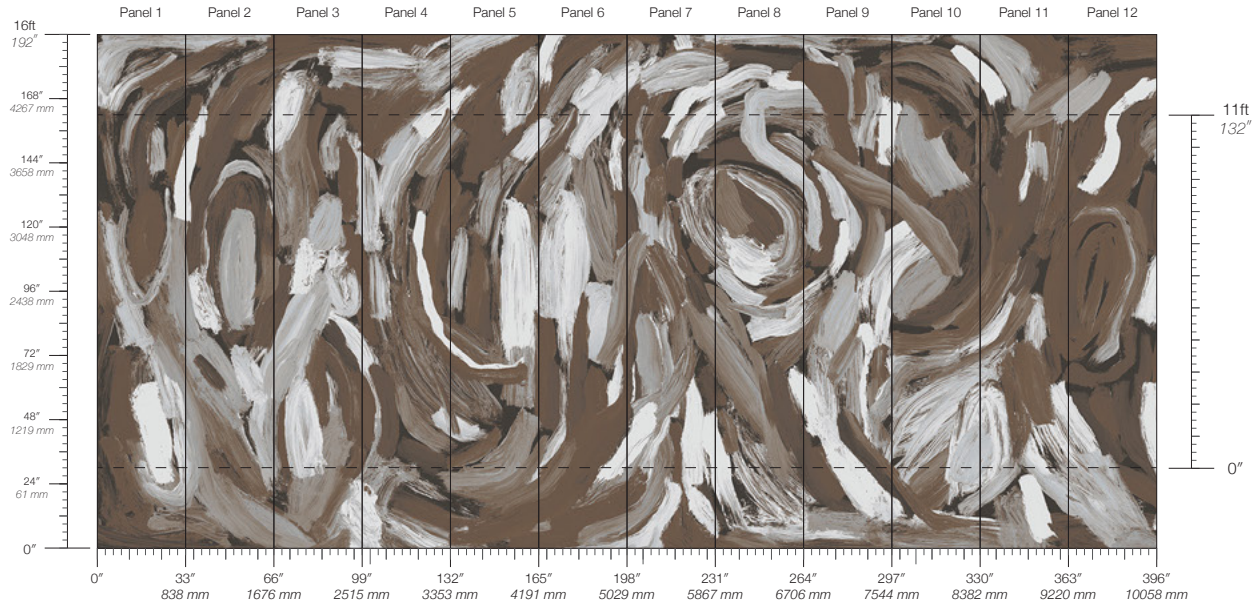

Ensemble Resonance

Suitable for residential projects

COLOR
Resonance

STOCK
Made to order

REPEAT
Non-repeating

CONTACT
sales@calicowallpaper.com
+1 718 243 1705
57 Lispenard Street
New York, NY 10013 USA

ITEM
7106

MINIMUM
1 panel

LEAD TIME
4 weeks to print

CONTENT
Woven Rayon

MAINTENANCE
Vacuum lightly

ORIGIN
USA

DISCLAIMER
Refer to our website to see the full mural artwork. Reference the physical sample for color and texture. Panel maps represent mural artwork only.

PANEL WIDTH
33" / 838 mm trimmed

SPECS
Woven rayon fabric face with non-woven paper backing
Thick yarn woven surface texture

DETAILS
Custom options available

PANEL HEIGHT
132" / 3353 mm standard
192" / 4877 mm extended

PRICE
Available upon request