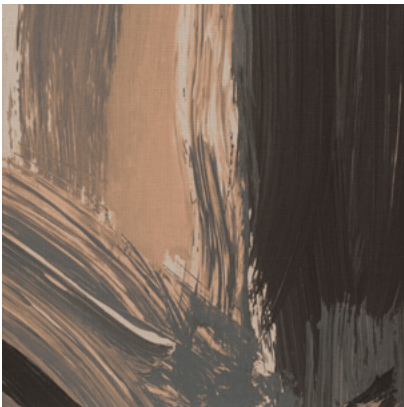

Ensemble rediscovers
the joy and creativity
of your inner child

DELIGHT